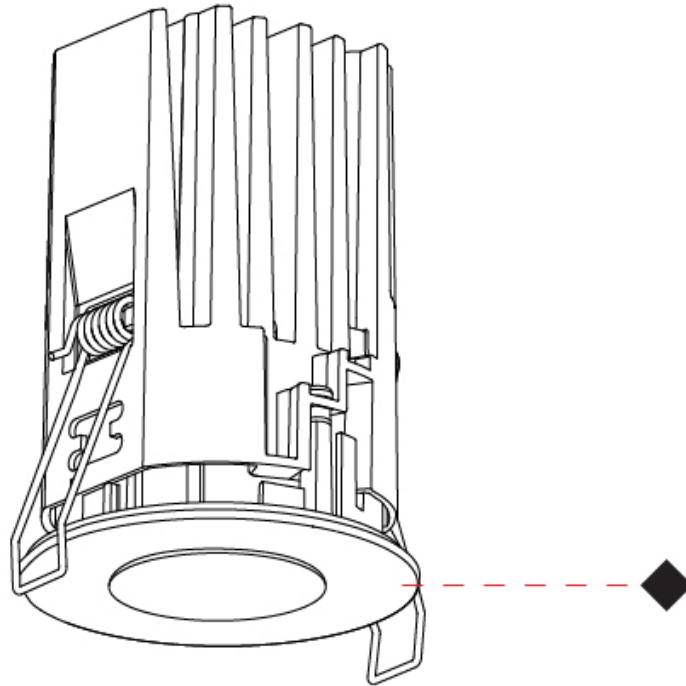

OIKO PRO IP54 RECESSED

A35851-

PROJECT _____

TYPE _____

SPECIFIER _____

QUANTITY _____

DATE _____

A